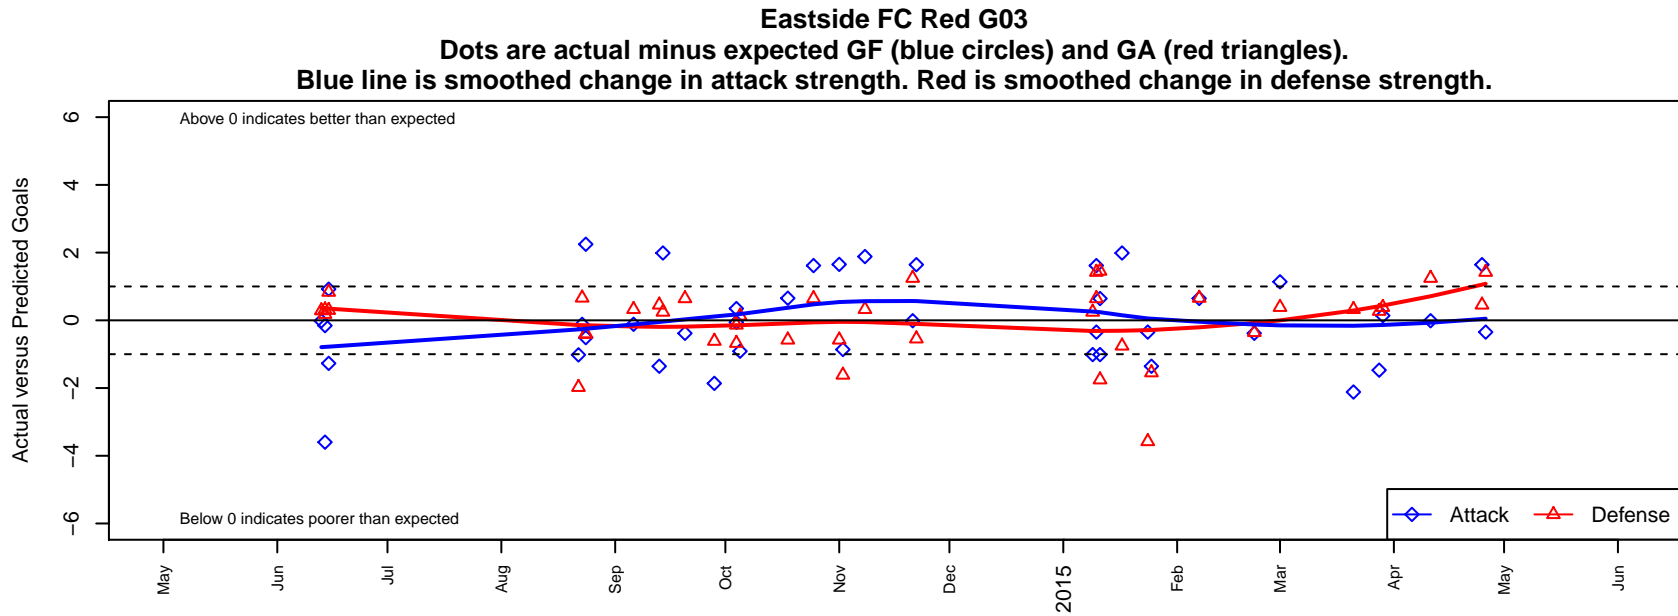

**attack and defense variance (black dot)
relative to other teams
and top 10 in region**

**attack and defense rating
relative to others at age
and all opponents in last 13 months**

Eastside FC Red G03

Eastside FC
Preston, WA
G03 total strength=1062
attack=2.82 defense=2.18
fall league = RCL G03 Div 1
spr league = Win RCL G03 Div 1

alt names used:
EASTSIDE FC EFC GU11 '03 RED
Eastside FC G03 Red
Eastside FC Red A
Eastside FC Red [G03]
Eastside FC Red A
Eastside FC Red A

Venues played:
2014 Starfire Spring Classic GU11
2014 NWCL U11
2014 RCL G03 Div 1
2014 PacNW Winter Classic Premier U11
2014 Win RCL G03 Div 1
2014 WYS Presidents Cup G03 Division 1