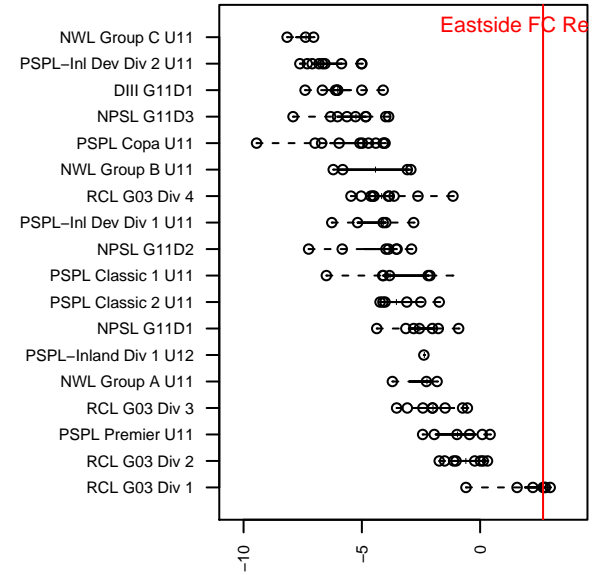

**attack and defense rating
relative to others at age
and all opponents in last 13 months**